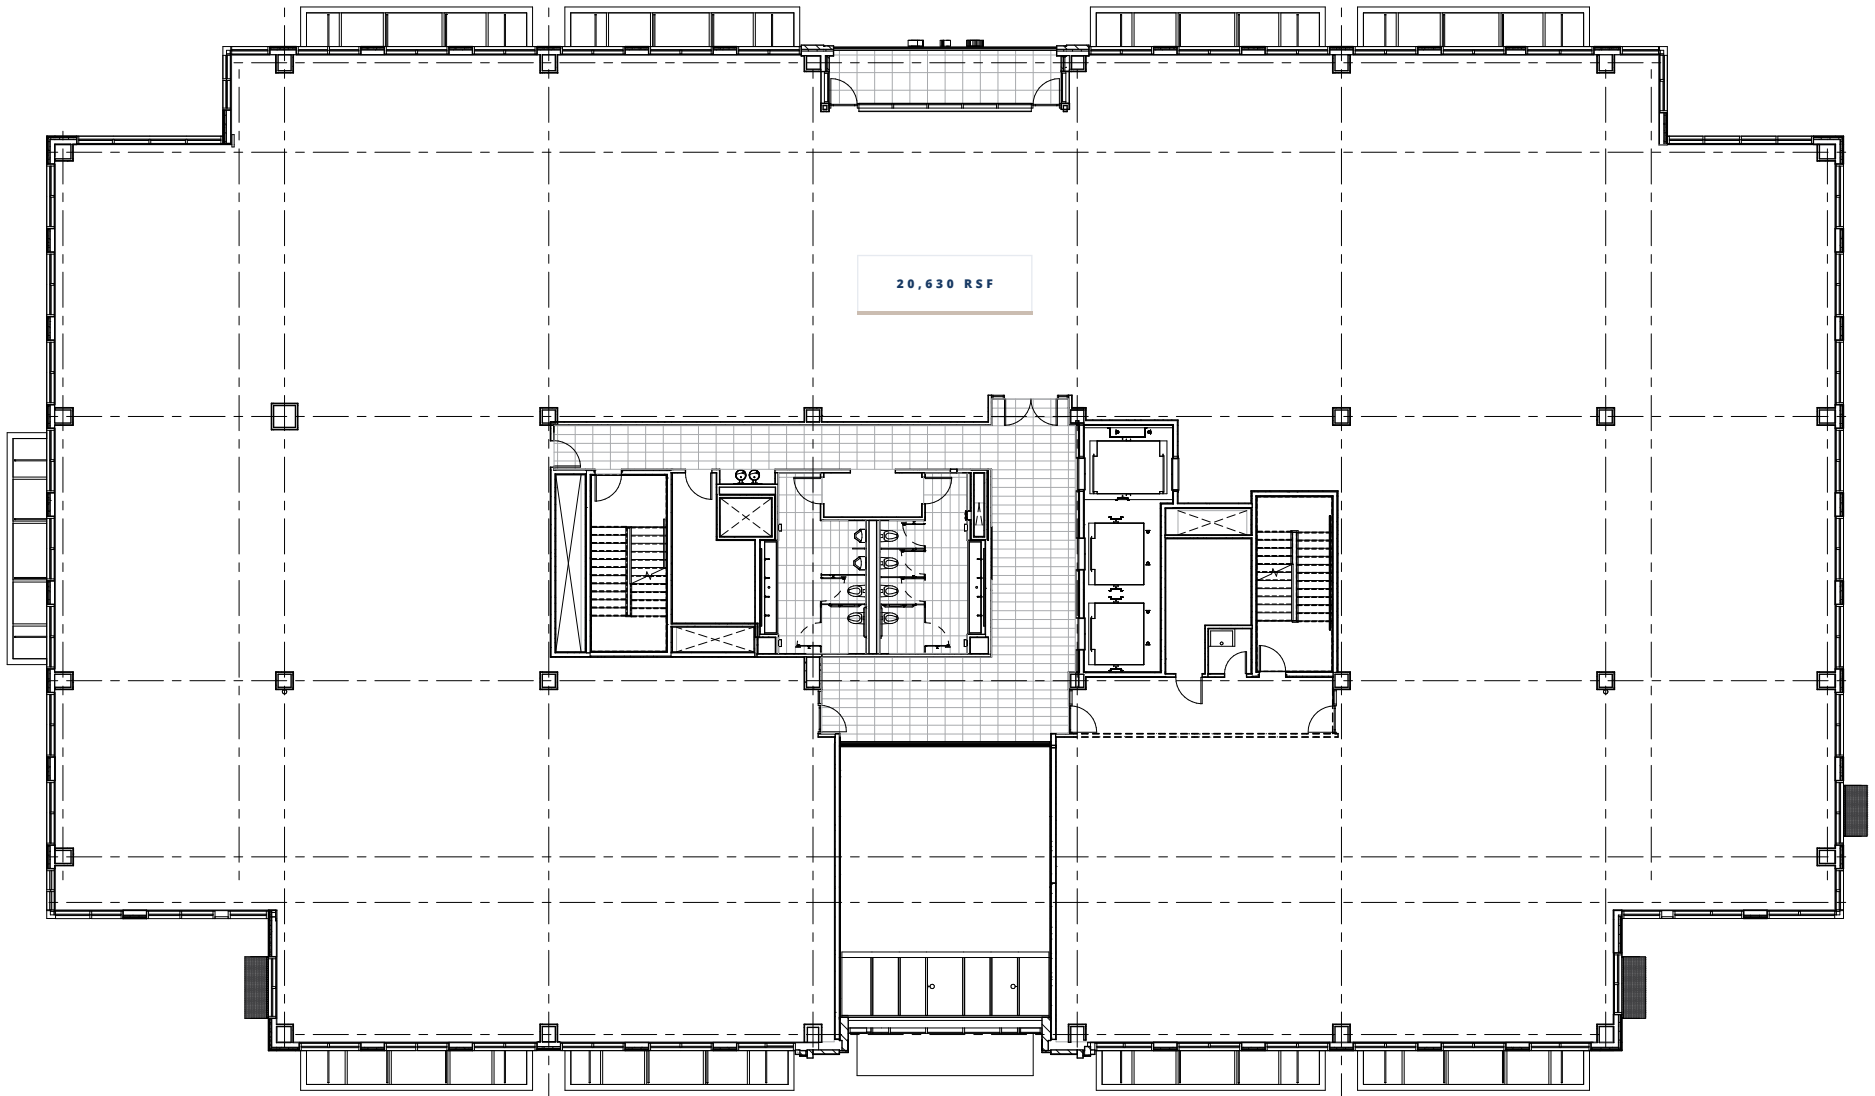

THE WATERFRONT
LEHIGH VALLEY

615 Waterfront

— Floor Plans + Space Planning

20,630 RSF