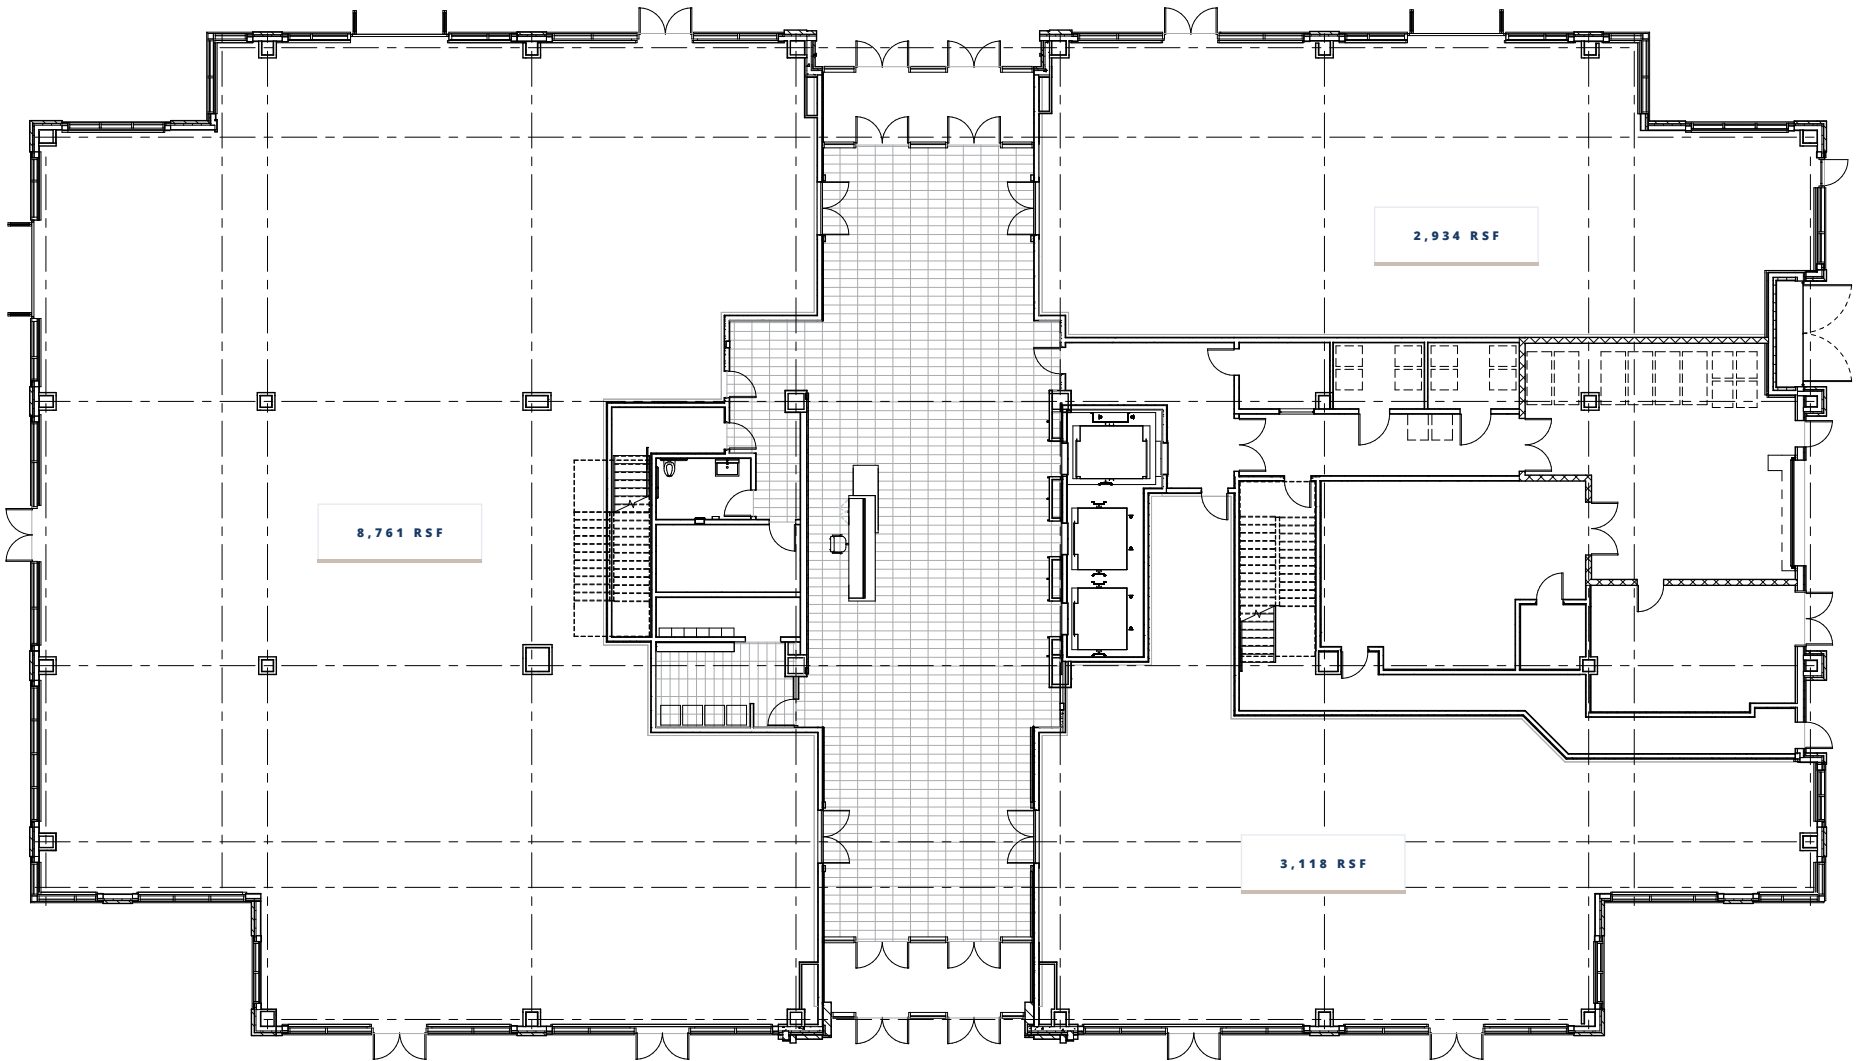

THE WATERFRONT
LEHIGH VALLEY

615 Waterfront

— Floor Plans + Space Planning

20,630 RSF